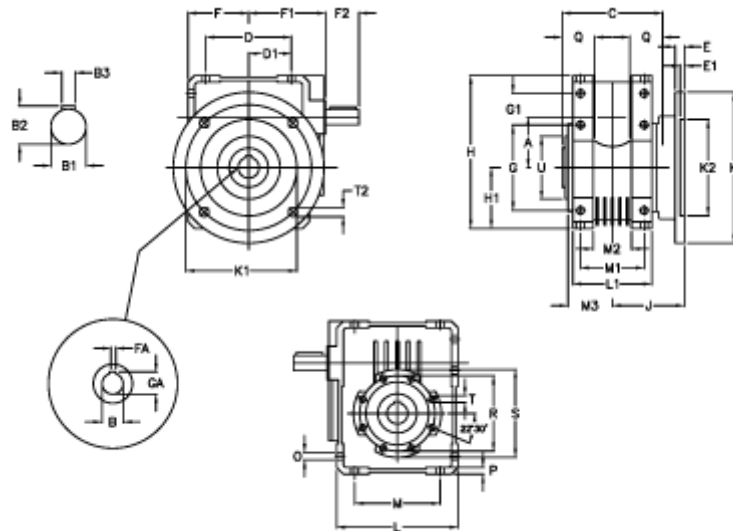

Article number: 3922110100500

Description: Worm gear with solid input shaft
W 110UFC1-100-HS unassembled

Measures

A = 110.10	Description = W110UFC-xx-P80 B5	G1 = 58.0	L = 250	Q = 45
B = 42	E = 20	GA = 45.3	L1 = 143	R = 165
B1 = 25	E1 = 12	H = 308.0	M = 184	S = 200
B2 = 28.0	F = 125.0	H1 = 125.0	M1 = 115	T = M12x19
B3 = 8	F1 = 157.0	J = 131.5	M2 = 69	T2 = 13.0
C = 155	F2 = 60	K = 280	M3 = 73.0	U = 130
D = 174.0	FA = 12	K1 = 230	O = 14.0	
D1 = 82.0	G = 184	K2 = 170	P = 14	